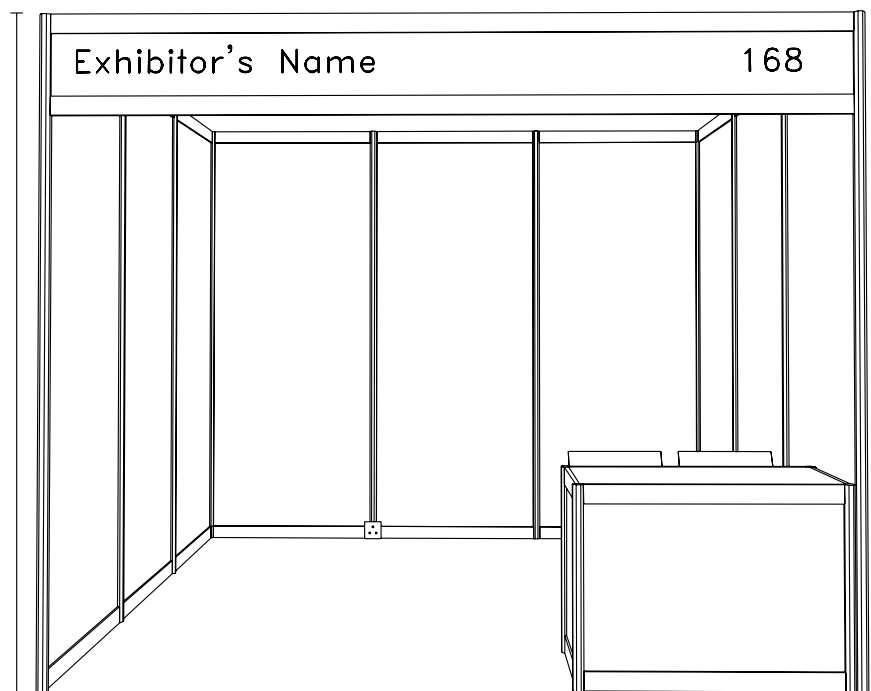

13th ACGHK 2011
香港動漫電玩節

3m x 3m

基本攤位 Basic Booth

攤位類別
Booth Type

設備
Facilities:

B1

公司名牌	Fascia Board
組合鋁架	Pifex System (Aluminium)
圍板	Laminated Panel (4mm thick)
摺椅2張	2 Folding Chairs
諮詢桌1張	1 Information Counter
攤位地毯	Carpet Flooring
方腳插座1個	1x500W Square Pin Socket
射燈2支	2x100W Spotlights
廢紙簍1個	1 Waste-paper Basket

2.47m高 (H)

3m x 3m

標準攤位 Standard Booth

攤位類別 Booth Type

S1

設備 Facilities:

2.47m高 (H)

公司名牌	Fascia Board
組合鋁架	Pifex System (Aluminium)
圍板	Laminated Panel (4mm thick)
陳列架6塊	6 Units of Shelf
摺椅2張	2 Folding Chairs
諮詢桌1張	1 Information Counter
有鎖地櫃3個	3 Lockable Cabinets
攤位地毯	Carpet Flooring
方腳插座1個	1x500W Square Pin Socket
射燈6支	6x100W Spotlights
廢紙簍1個	1 Waste-paper Basket