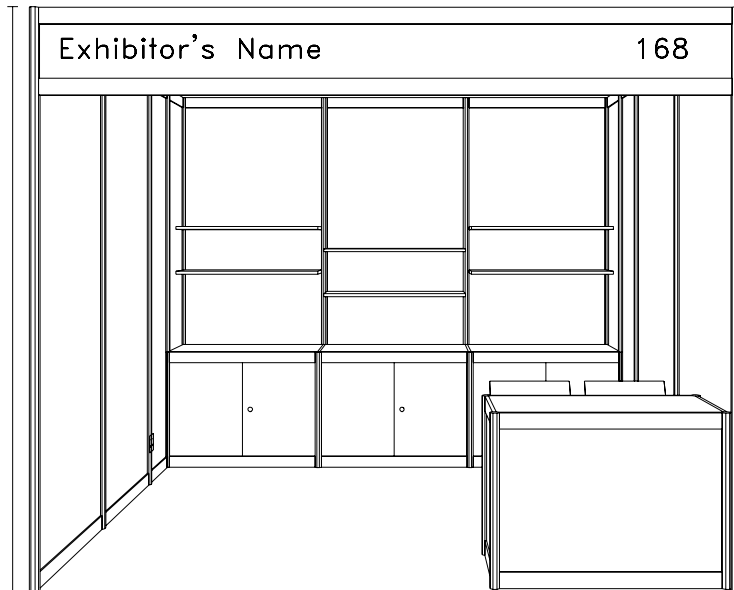

2.47m高 (H)

3m x 3m

標準攤位 Standard Booth

攤位類別 Booth Type

S1

設備 Facilities:

2.47m高 (H)

公司名牌	Fascia Board
組合鋁架	Pifex System (Aluminium)
圍板	Laminated Panel (4mm thick)
陳列架6塊	6 Units of Shelf
摺椅2張	2 Folding Chairs
諮詢桌1張	1 Information Counter
有鎖地櫃3個	3 Lockable Cabinets
攤位地毯	Carpet Flooring
方腳插座1個	1x500W Square Pin Socket
射燈6支	6x100W Spotlights
廢紙簍1個	1 Waste-paper Basket