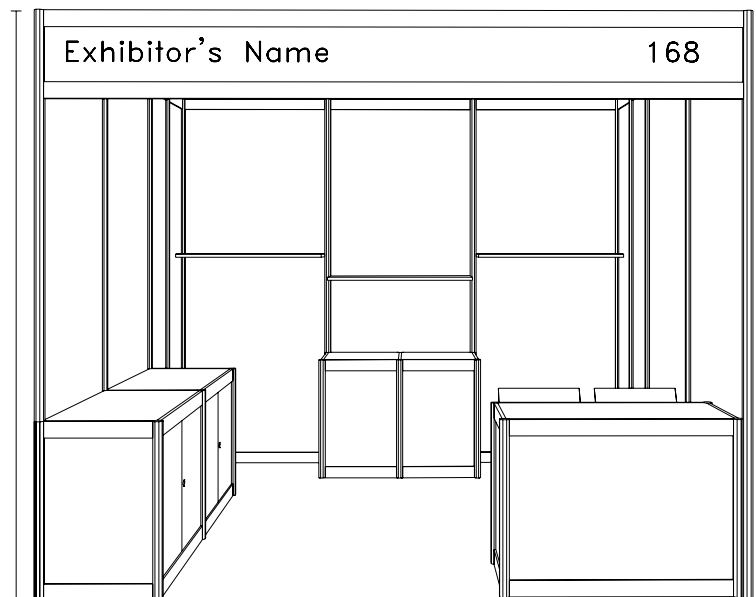

2.47m高 (H)

3m x 3m

標準攤位 Standard Booth

攤位類別 Booth Type

S1

設備 Facilities:

2.47m高 (H)

公司名牌	Fascia Board
組合鋁架	Pifex System (Aluminium)
圍板	Laminated Panel (4mm thick)
陳列架6塊	6 Units of Shelf
摺椅2張	2 Folding Chairs
諮詢桌1張	1 Information Counter
有鎖地櫃3個	3 Lockable Cabinets
攤位地毯	Carpet Flooring
方腳插座1個	1x500W Square Pin Socket
射燈6支	6x100W Spotlights
廢紙簍1個	1 Waste-paper Basket

攤位類別 Booth Type

S2

設備 Facilities:

公司名牌	Fascia Board
組合鋁架	Pifex System (Aluminium)
圍板	Laminated Panel (4mm thick)
陳列架3塊	3 Units of Shelf
摺椅2張	2 Folding Chairs
諮詢桌1張	1 Information Counter
有鎖地櫃2個	2 Lockable Cabinets
展示座2個	2 Display Blocks
攤位地毯	Carpet Flooring
方腳插座1個	1x500W Square Pin Socket
射燈6支	6x100W Spotlights
廢紙簍1個	1 Waste-paper Basket